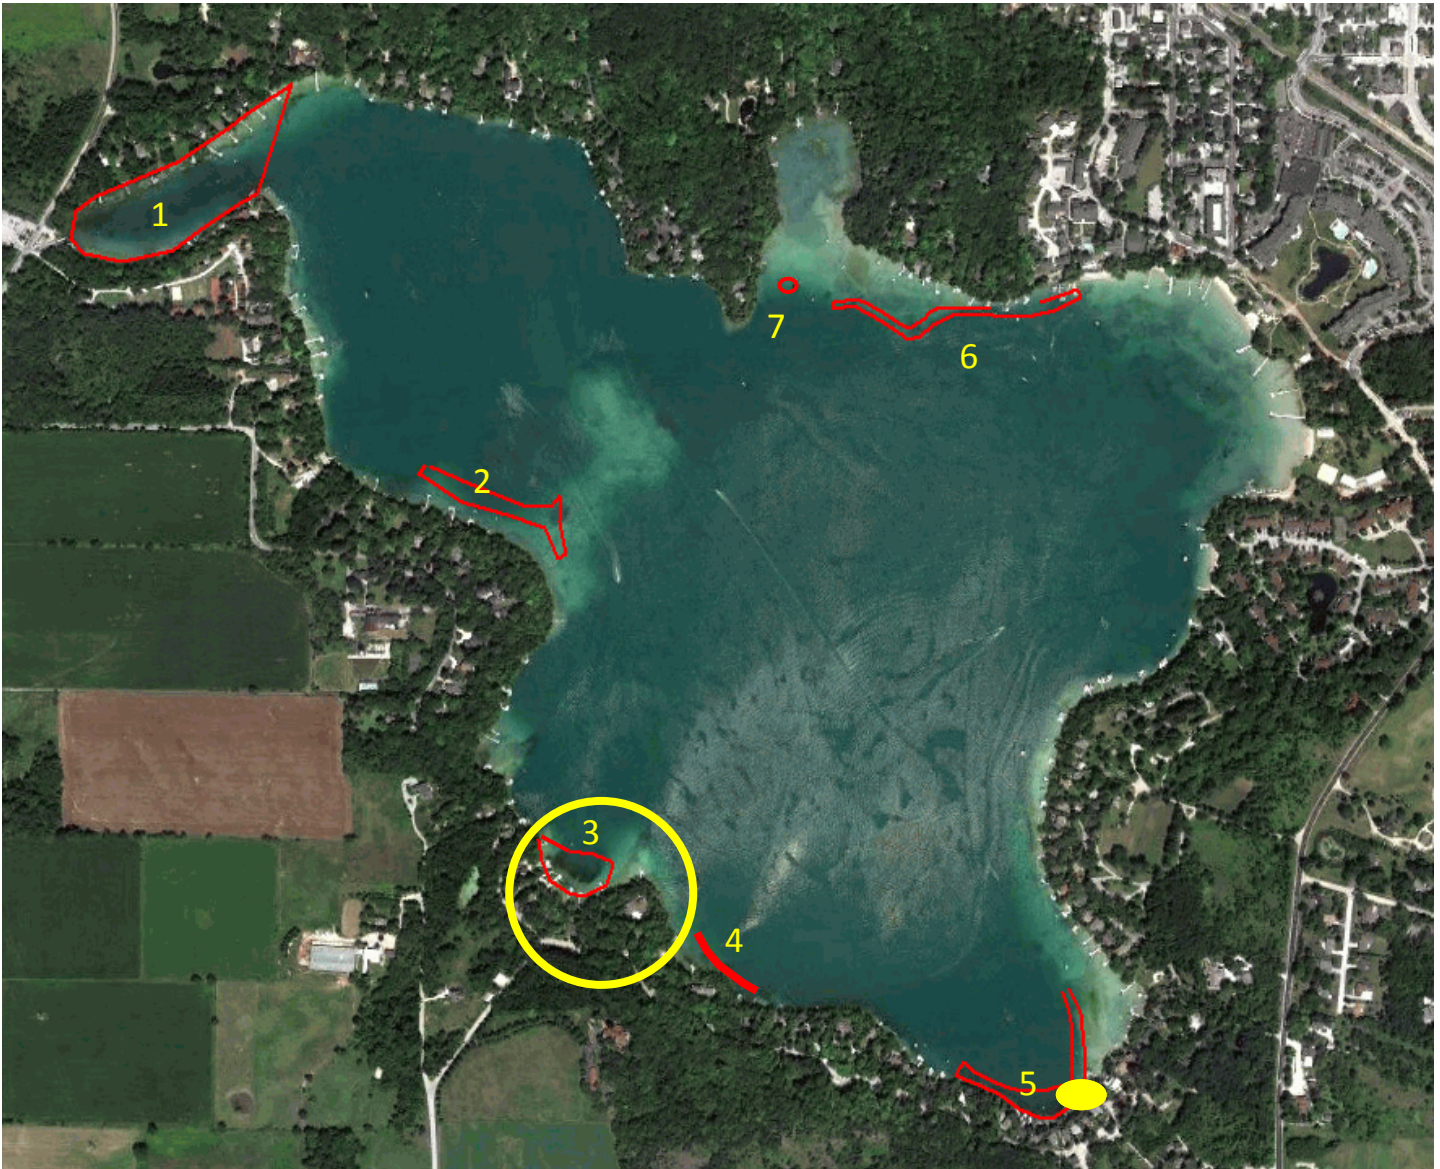

Proposed 6-18-15 Treatment Areas
 Elkhart Lake—Sheboygan County, WI

Area #	Size (acres)
1	
2	
3	1.2
4	
5	0.5
6	
7	

Total 1.7 acres (max)

As of 6/11/15— Only areas #3 (Dense EWM/CLP) and Area #5 (EWM) had adequate growth to warrant treatment. All permit areas will be inspected again on day of treatment (to be sure).