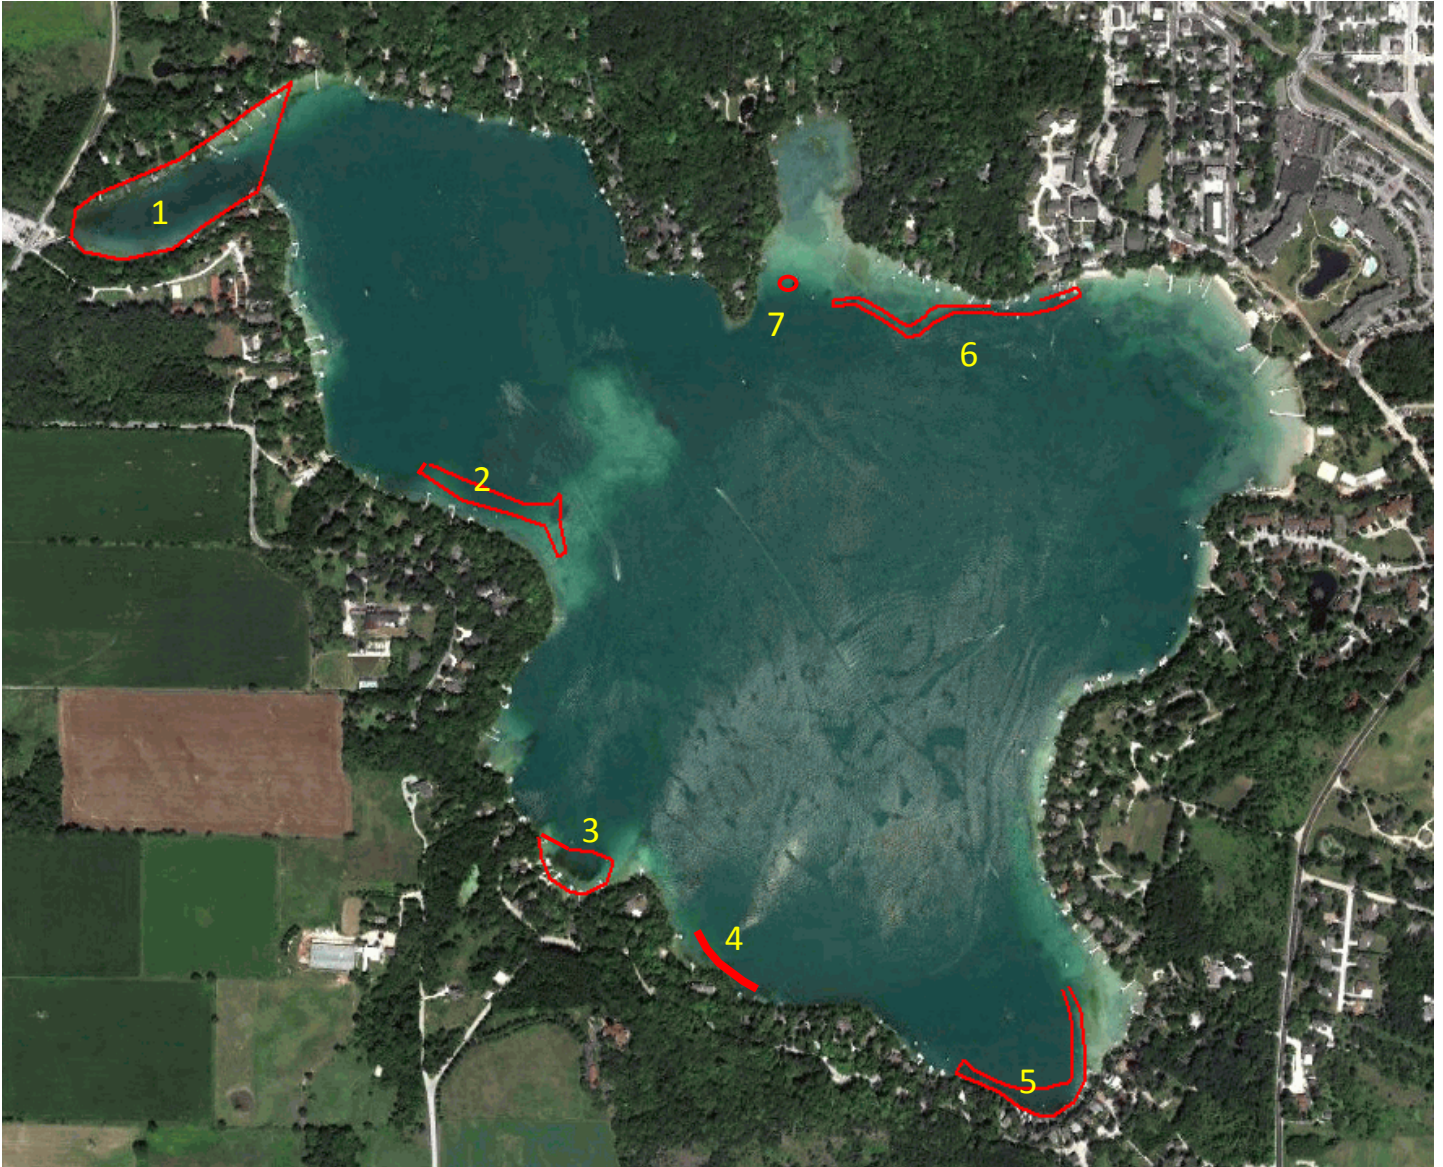

Proposed 2015 EWM Treatment Map
Elkhart Lake—Sheboygan County, WI

Area #	Size (acres)
1	7.5
2	1.2
3	1.2
4	0.4
5	1.6
6	1.6
7	0.2
Total	13.7 acres

Marine Biochemists
6302 W. Eastwood Ct.
Mequon, WI 53092
(888) 558-5106
www.marinebiochemists